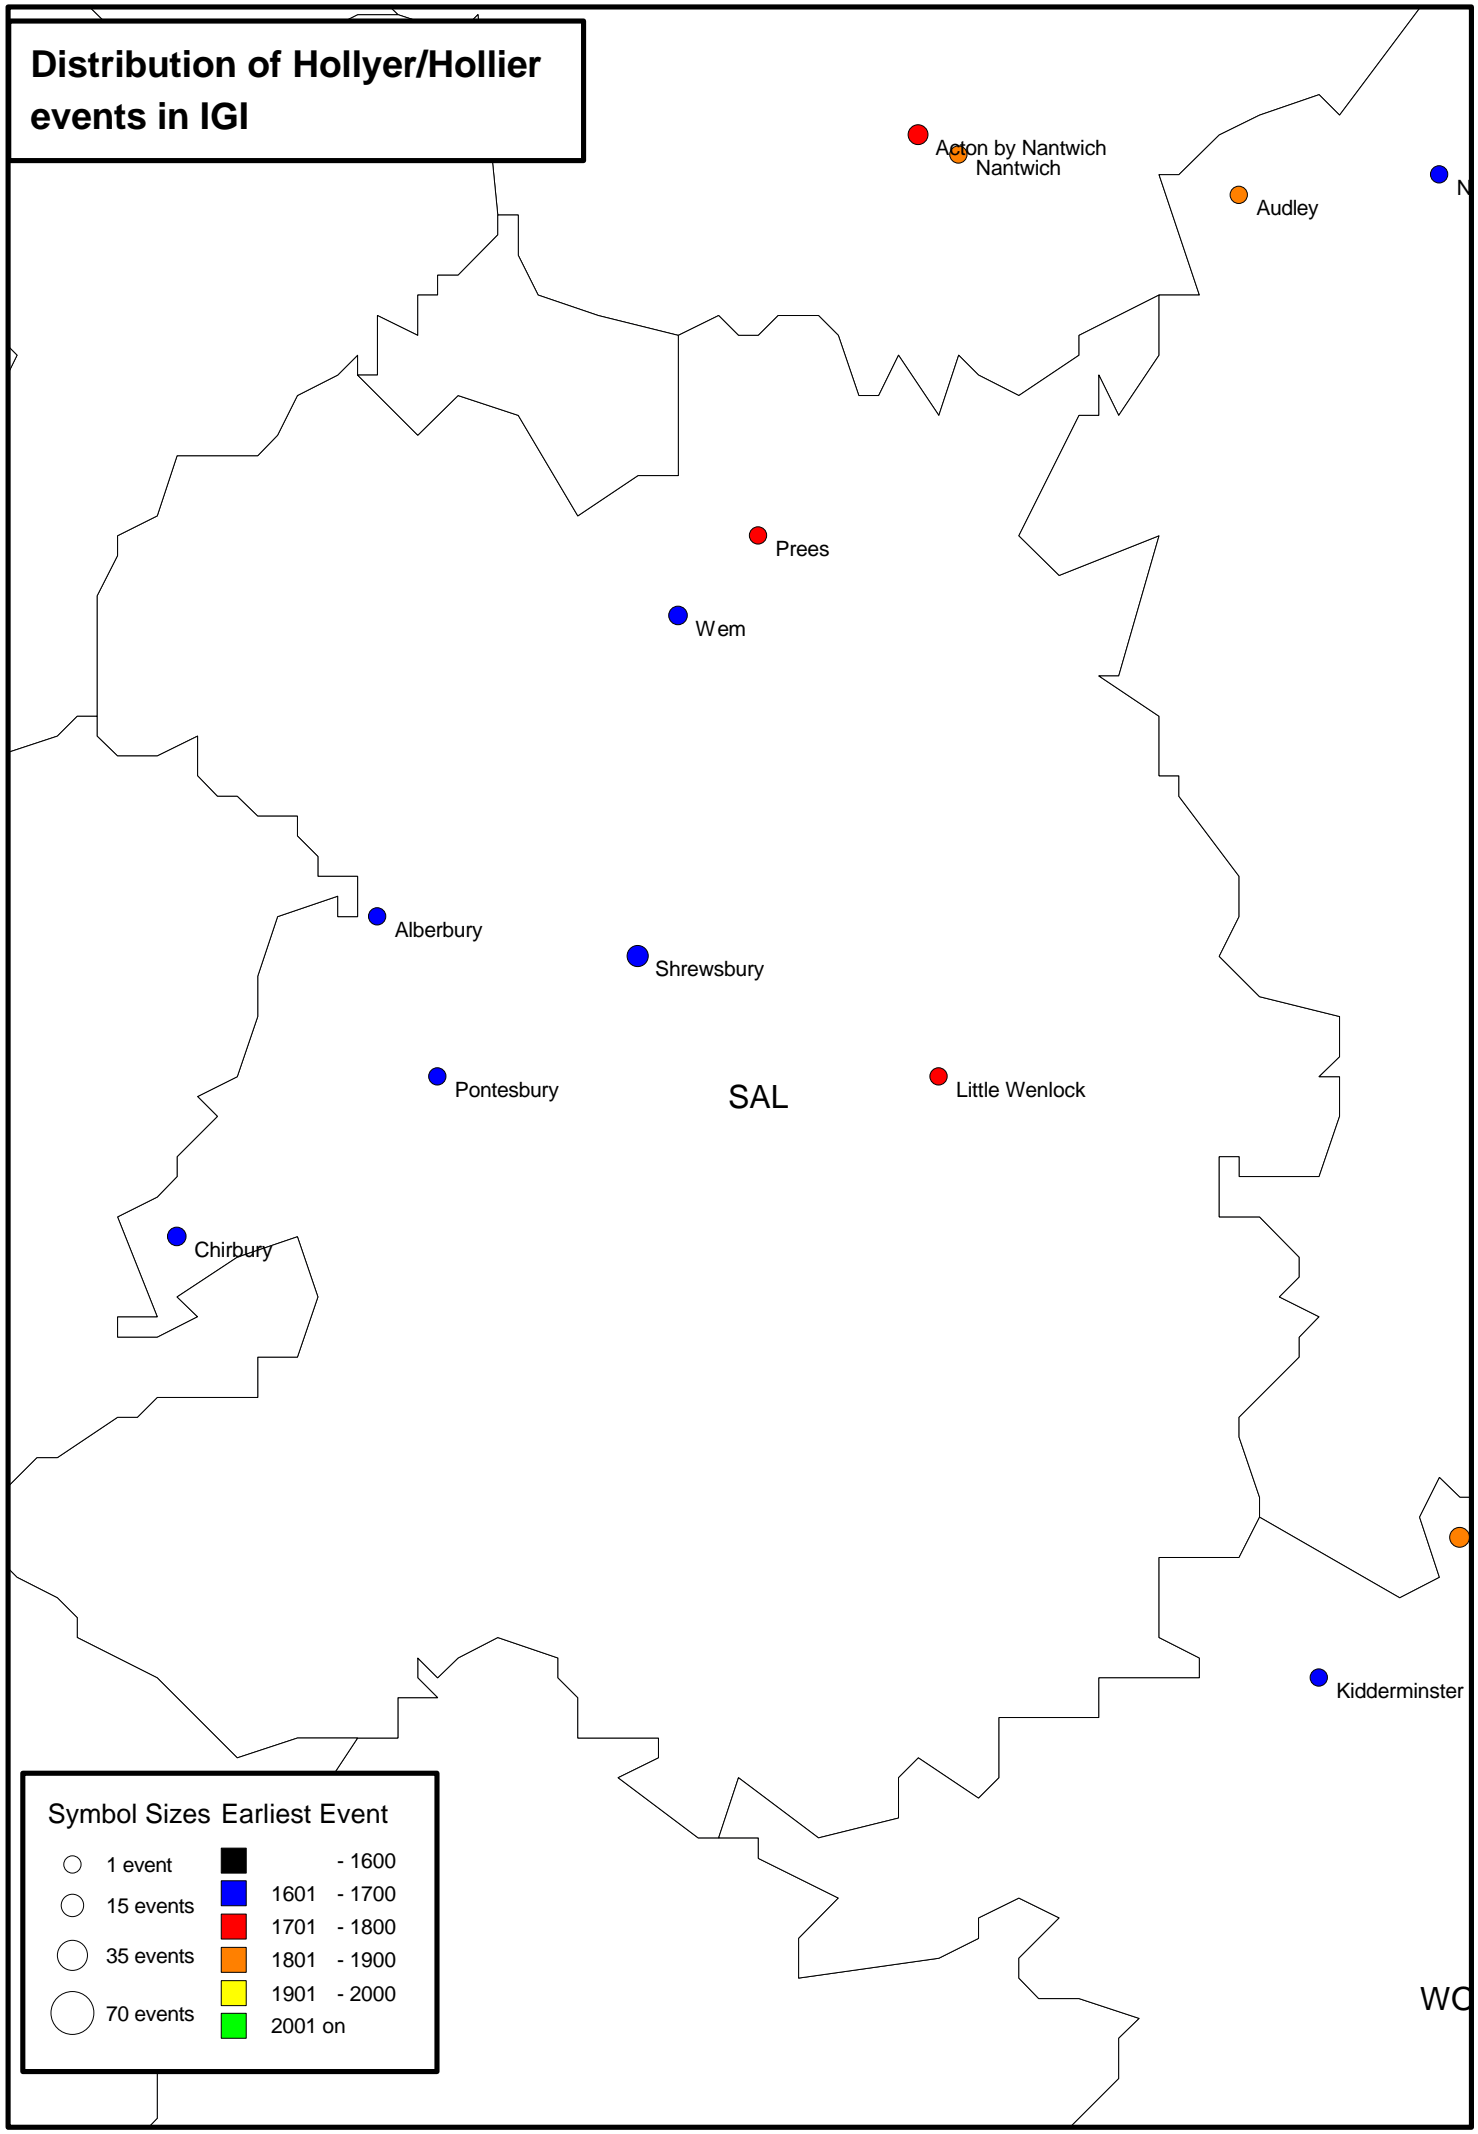

Distribution of Hollyer/Hollier events in IGI

Symbol Sizes Earliest Event

○ 1 event	■ - 1600
○ 15 events	■ 1601 - 1700
○ 35 events	■ 1701 - 1800
○ 70 events	■ 1801 - 1900
	■ 1901 - 2000
	■ 2001 on