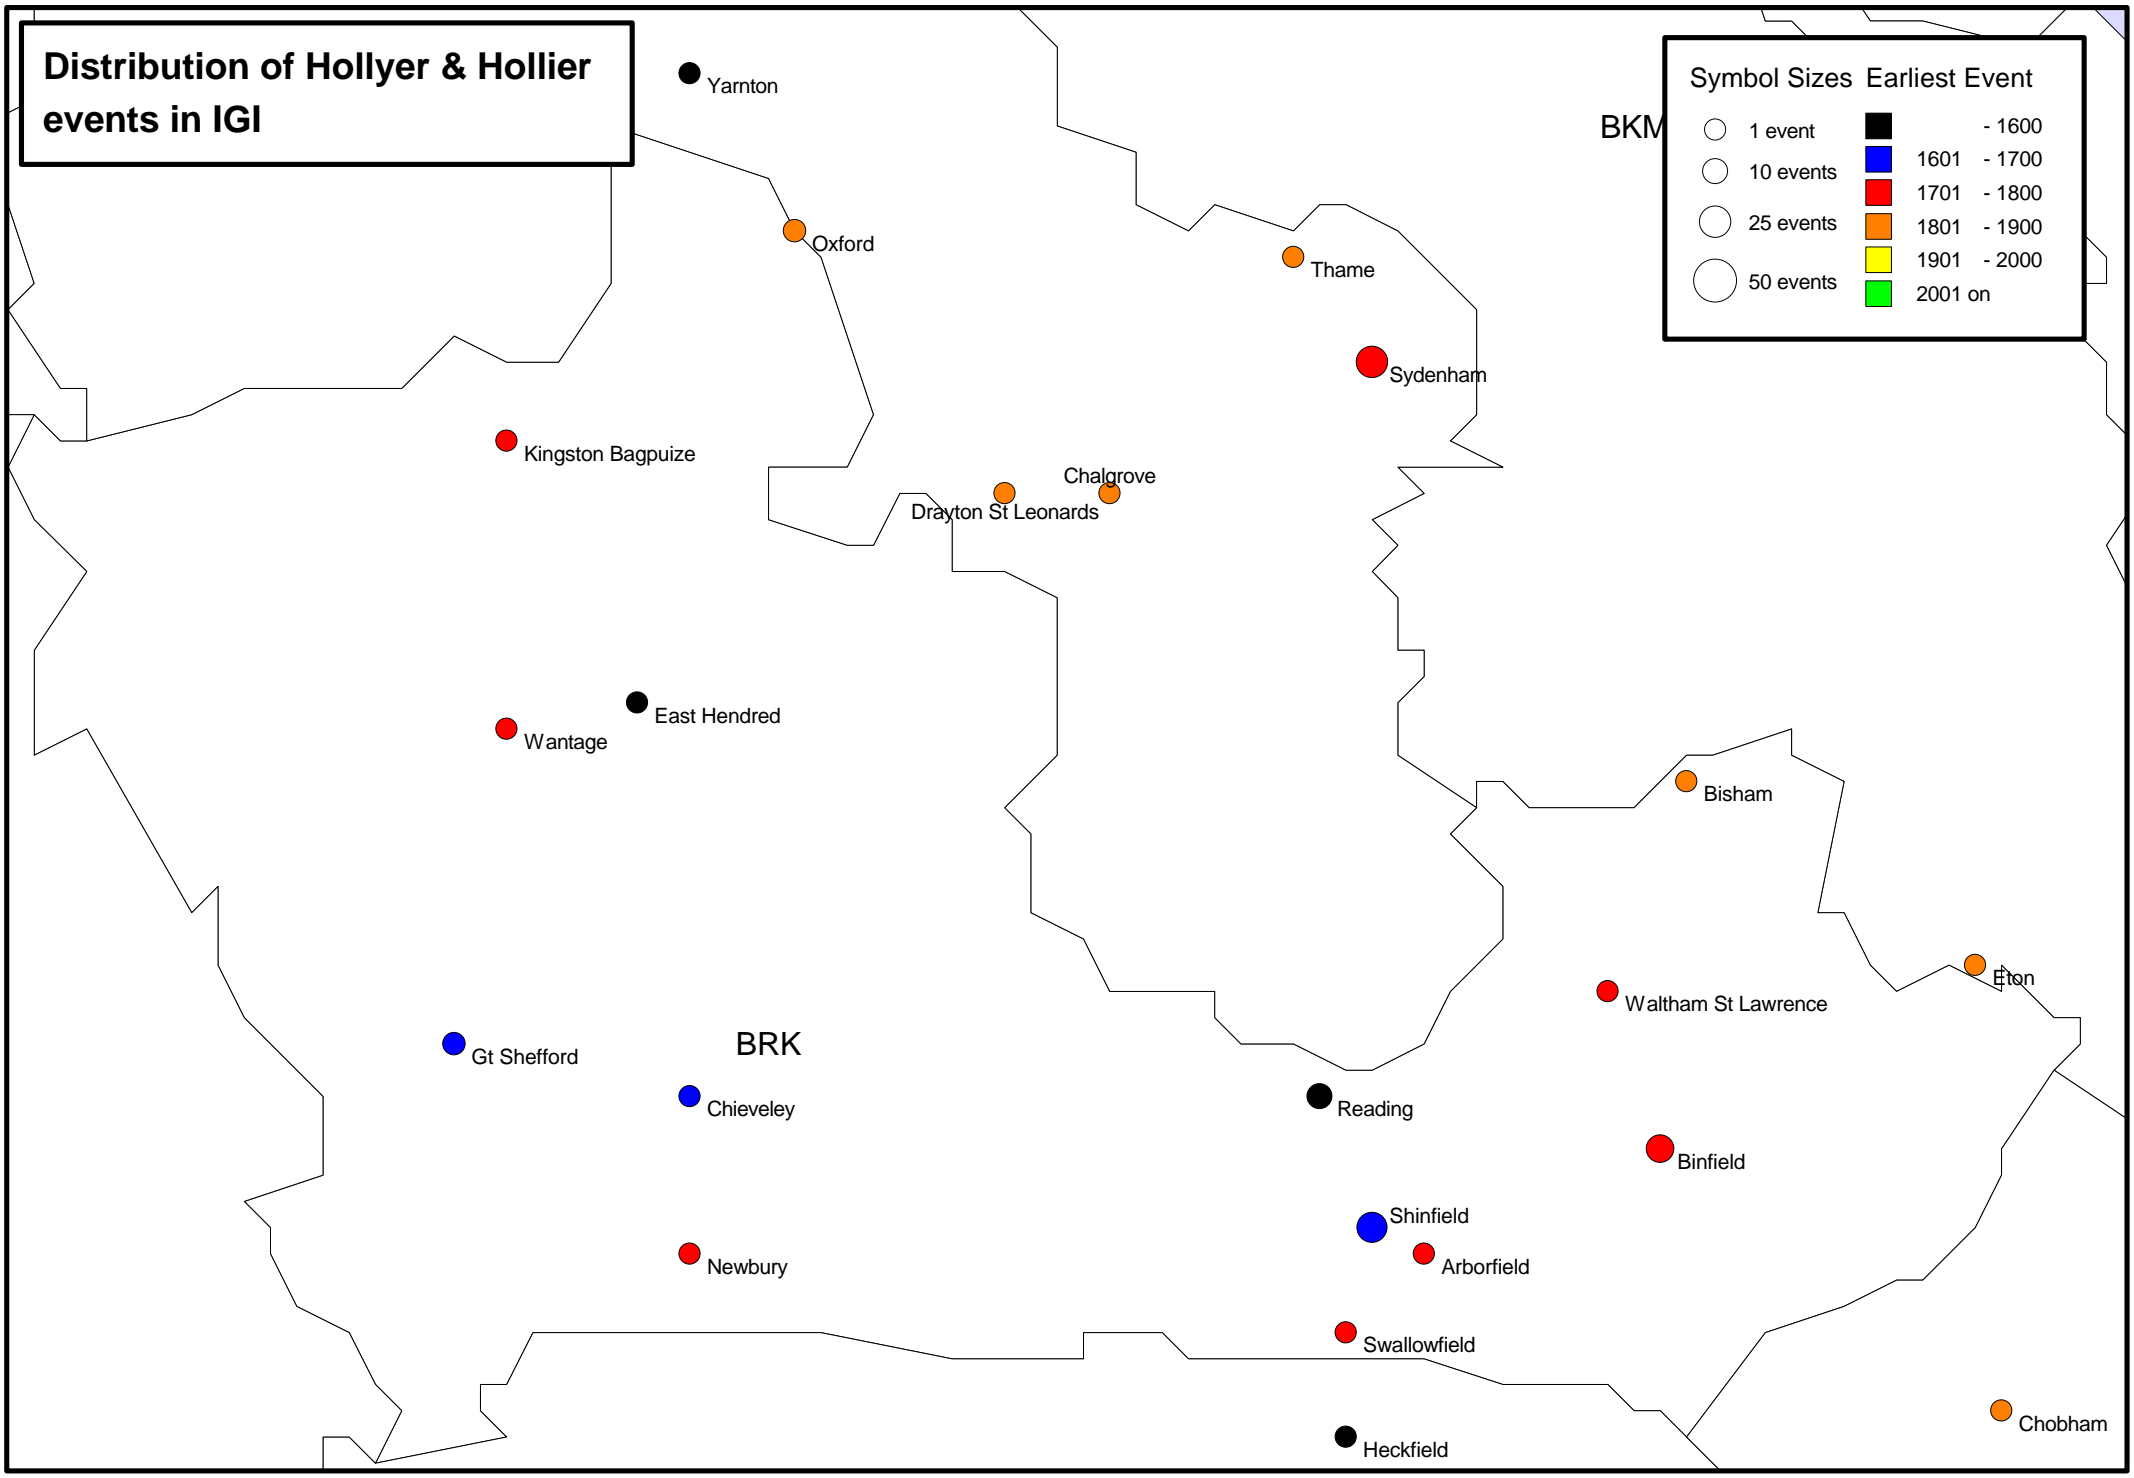

Distribution of Hollyer & Hollier events in IGI

Symbol Sizes

- 1 event
- 10 events
- 25 events
- 50 events

Earliest Event

- 1600
- 1601 - 1700
- 1701 - 1800
- 1801 - 1900
- 1901 - 2000
- 2001 on

BKM

BRK